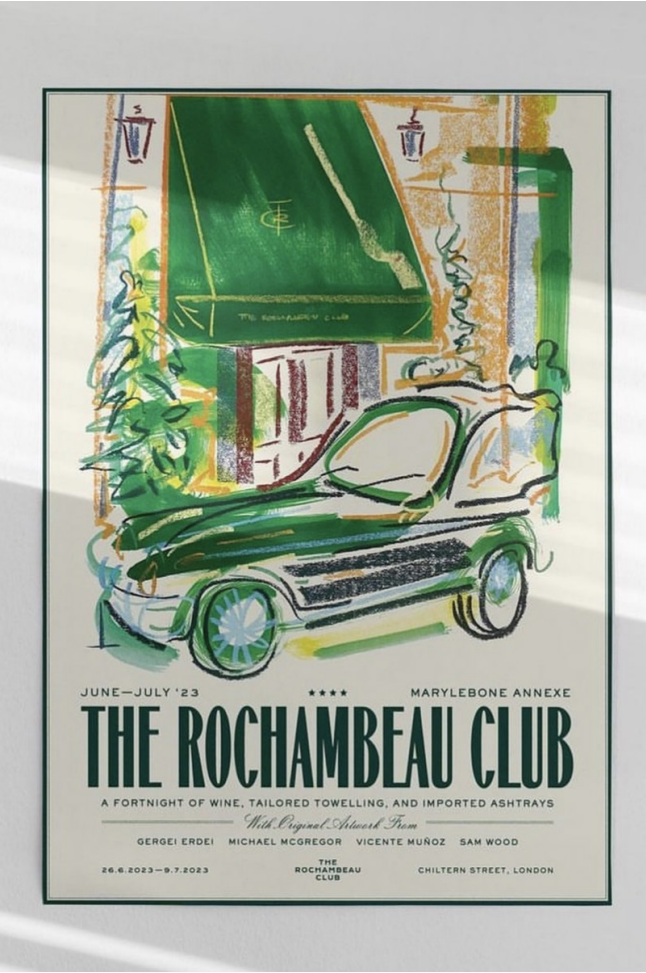

~
Sam

Sam Wood

Painter & Illustrator

[Instagram](#) [Showreel](#)

Sam is an English painter, working and living in London with his subject matter ranging from grand hotels to sprawling gardens. Sam graduated from Central Saint Martins in 2012, but has only recently taken the plunge into full time painting, however, thanks to commissions from the likes of Claridges Hotel, The Four Seasons and Liberty London, he has gained traction immediately.

Outside of painting, Sam is an avid gardener currently undertaking a revamp of his own green space; a journey he has decided to bring to his Social Media channels also. Whilst his love of gardening has always been very much present in his work, showcasing this passion publicly though really allows his audience to get to know him as a person further.

[Read Article](#)

Architectural Digest Feature
August 2020

[Read Article](#)

David Collins Studio
Harrod's Mens Shoes
Jan 2021

Commissions.

Shreejin News
The Rochambeau Club

Claridges
PDR Murals

Billecart Salmon Champagne
Permanent display at the Billecart
Salmon Estate